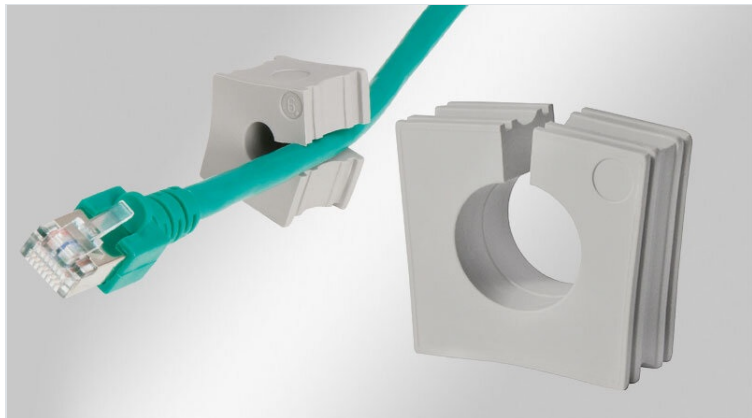

# KT CR | cable grommets

for the use in cleanrooms, 1 - 35 mm / IP66 / IP68 / UL Type 12/4X\*

Cable grommets KT CR small are used with the following cleanroom cable entry components:

- [KEL-ER CR cable entry frames](#)
- [KEL-U CR cable entry frames](#)

In combination with KEL-ER CR cable entry frames the KT CR single-hole grommets enable a sealing of the cables with up to IP66 / IP68 and UL Type 4X\*.

The model range KT CR small is designed for cable diameters from 1 to 17 mm. Cable grommets KT CR large accept a wide range of cable diameters from 16 to 35 mm.

When installing the small grommets in multiple rows, the flat sides should be facing each other. This allows the flat sides to match up and provide a secure seal.

**The products with article ending .600 are tested and certified for particle emission for cleanroom class 1 according to ISO 14644-1. The materials used for these products have been tested and certified for outgassing according to VOC/SVOC (ISO 14644-8; ISO 16000-6,-9,-11,-25, VDI 2083 sheet 17).**